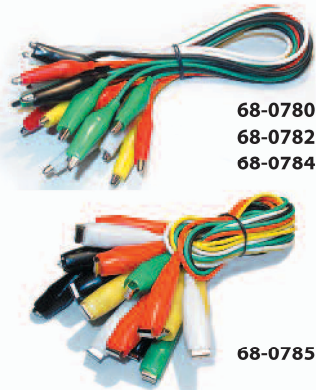

BATTERY CLIPS/IC CLIPS/TEST LEADS

BATTERY CLIPS

Wide mouth, spring-loaded battery clips. Color coded red and black.

PART #	Description	Color
68-0764R	3" - 30 AMPS	RED
68-0764B	3" - 30 AMPS	BLACK
68-0766R	4" - 50 AMPS	RED
68-0766B	4" - 50 AMPS	BLACK

TEST LEADS

Alligator clip test leads. Each set contains 10 cables. 2-white, 2-red, 2-green, 2-black, and 2-yellow.

PART #	Alligator Clip Type	Lead Length
68-0780	SM (1" Clip)	18"
68-0782	MD (1 1/2" Clip)	22"
68-0784	LG (1 3/4" Clip)	22"
68-0785	Hvy Dty (1 3/4" Clip)	30"

IC CLIP & TEST LEAD PROBE SETS

36" red and black color coded ends in various configurations.

PART #	END-A	END-B
68-0810	IC CLIP	PIN PLUG
68-0820	IC CLIP	BANANA PLUG
68-0830	IC CLIP	IC CLIP
68-0840	TEST LEAD	PIN PLUG
68-0850	TEST LEAD	BANANA PLUG

MINI IC CLIPS 1 1/2" LONG

Firmly clips on to large or small wires and terminals so hands are free to do other work.

PART #	COLOR
68-0744	RED
68-0746	BLACK