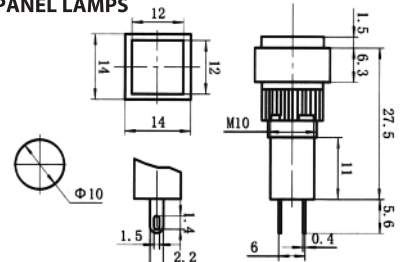

SQUARE ILLUMINATED LED PANEL LAMPS

PART #	DESCRIPTION	VOLTAGE
NN10SR	RED PANEL LAMP 10mmØ	3-12VDC
NN10SBL	BLUE PANEL LAMP 10mmØ	3-12VDC
NN10SGR	GREEN PANEL LAMP 10mmØ	3-12VDC
NN10SOR	AMBER PANEL LAMP 10mmØ	3-12VDC