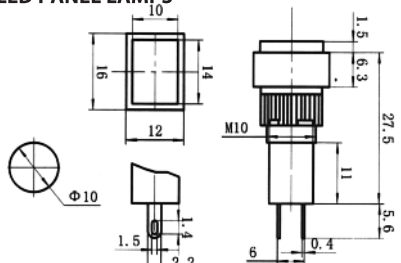

RECTANGLE ILLUMINATED LED PANEL LAMPS

PART #	DESCRIPTION	VOLTAGE
NN10RR	RED PANEL LAMP 10mmØ	3-12VDC
NN10RBL	BLUE PANEL LAMP 10mmØ	3-12VDC
NN10RGR	GREEN PANEL LAMP 10mmØ	3-12VDC
NN10ROR	AMBER PANEL LAMP 10mmØ	3-12VDC