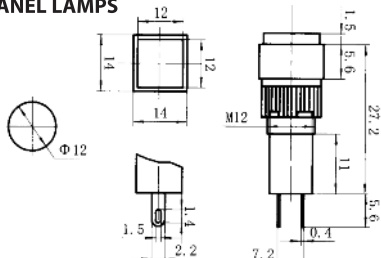

SQUARE ILLUMINATED LED PANEL LAMPS

PART #	DESCRIPTION	VOLTAGE
NN12SR	RED PANEL LAMP 12mmØ	3-12VDC
NN12SBL	BLUE PANEL LAMP 12mmØ	3-12VDC
NN12SGR	GREEN PANEL LAMP 12mmØ	3-12VDC
NN12SOR	AMBER PANEL LAMP 12mmØ	3-12VDC