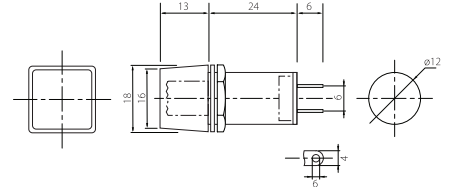

SQUARE ILLUMINATED LAMP

PART #	DESCRIPTION	VOLTAGE
N799PA	AMBER Panel Lamp 12mmØ	12VDC
N799PBL	BLUE Panel Lamp 12mmØ	12VDC
N799PC	CLEAR Panel Lamp 12mmØ	12VDC
N799PG	GREEN Panel Lamp 12mmØ	12VDC
N799PR	RED Panel Lamp 12mmØ	12VDC