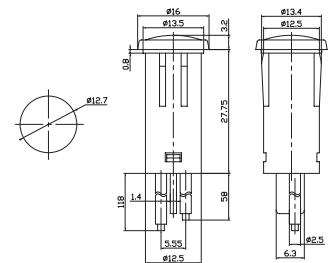

ROUND ILLUMINATED LAMP

PART #	DESCRIPTION	VOLTAGE
N599PR	RED Panel lamp with leads 12.7mmØ	12VDC
N599PBL	BLUE Panel lamp with leads 12.7mmØ	12VDC
N599PG	GREEN Panel lamp with leads 12.7mmØ	12VDC
N599PA	AMBER Panel lamp with leads 12.7mmØ	12VDC
N699PR	RED Panel lamp with leads 12.7mmØ	120VAC
N699PBL	BLUE Panel lamp with leads 12.7mmØ	120VAC
N699PG	GREEN Panel lamp with leads 12.7mmØ	120VAC
N699PA	AMBER Panel lamp with leads 12.7mmØ	120VAC