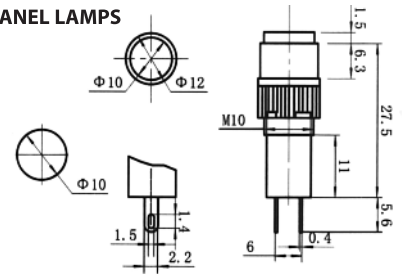

ROUND ILLUMINATED LED PANEL LAMPS

PART #	DESCRIPTION	VOLTAGE
NN10CR	RED PANEL LAMP 10mmØ	3-12VDC
NN10CBL	BLUE PANEL LAMP 10mmØ	3-12VDC
NN10CGR	GREEN PANEL LAMP 10mmØ	3-12VDC
NN10COR	AMBER PANEL LAMP 10mmØ	3-12VDC