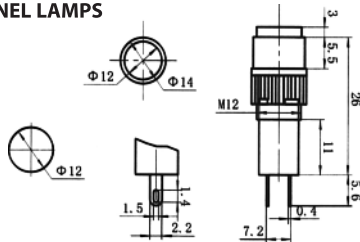

ROUND ILLUMINATED LED PANEL LAMPS

PART #	DESCRIPTION	VOLTAGE
NN12CR	RED PANEL LAMP 12mmØ	3-12VDC
NN12CBL	BLUE PANEL LAMP 12mmØ	3-12VDC
NN12CGR	GREEN PANEL LAMP 12mmØ	3-12VDC
NN12COR	AMBER PANEL LAMP 12mmØ	3-12VDC