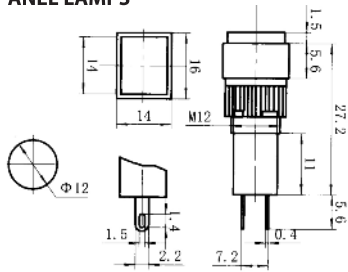

ILLUMINATED PANEL LAMPS

RECTANGLE ILLUMINATED LED PANEL LAMPS

PART #	DESCRIPTION	VOLTAGE
NN12RR	RED PANEL LAMP 12mmØ	3-12VDC
NN12RBL	BLUE PANEL LAMP 12mmØ	3-12VDC
NN12RGR	GREEN PANEL LAMP 12mmØ	3-12VDC
NN12ROR	AMBER PANEL LAMP 12mmØ	3-12VDC