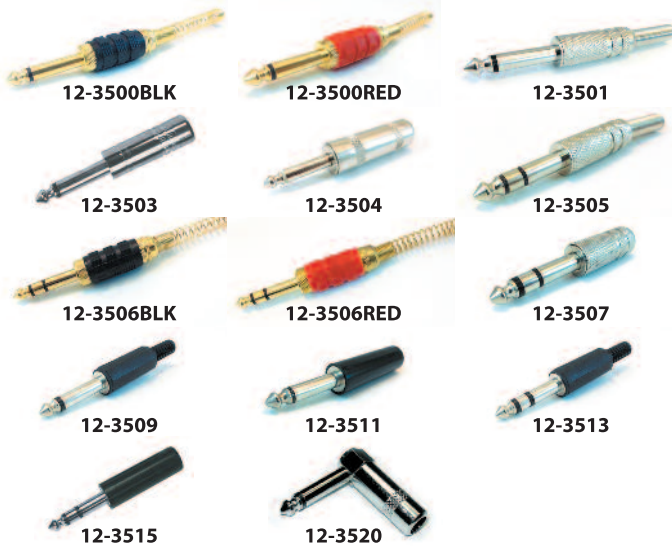

RCA ADAPTORS

PART #	DESCRIPTION
12-2501	RCA Phone Plug to RCA Phone Plug (Plastic)
12-2505	RCA Phone Jack to RCA Phone Jack (Plastic)
12-2509	Dual RCA Type Coupler (Plastic)

PART #	DESCRIPTION
12-2525	RCA Phone Jack to RCA Phone Jack (Metal)
12-2527	RCA Phone Jack to RCA Phone Jack (Gold Plated)

STANDARD 1/4" PHONE PLUGS

STANDARD 1/4" MONO/STEREO PHONE PLUGS

PART NO.v	DESCRIPTION
12-3500BLK	Gold-plated Mono-2 Conductor with Strain Relief - Black
12-3500RED	Gold-plated Mono-2 Conductor with Strain Relief - Red
12-3501	Mono-2 Conductor (metal) with Strain Relief
12-3503	Mono-2 Conductor (metal) w/o Strain Relief
12-3504	Mono-2 Conductor (metal) with large hole
12-3505	Stereo-3 Conductor (metal) with Strain Relief
12-3506BLK	Gold-plated Stereo-2 Conductor with Strain Relief - Black
12-3506RED	Gold-plated Stereo-2 Conductor with Strain Relief - Red
12-3507	Stereo-3 Conductor (metal) w/o Strain Relief
12-3509	Mono-2 Conductor (plastic) with Strain Relief
12-3511	Mono-2 Conductor (plastic) w/o Strain Relief
12-3513	Stereo-3 Conductor (plastic) with Strain Relief
12-3515	Stereo-3 Conductor (plastic) w/o Strain Relief
12-3520	Mono 1/4" Right Angle