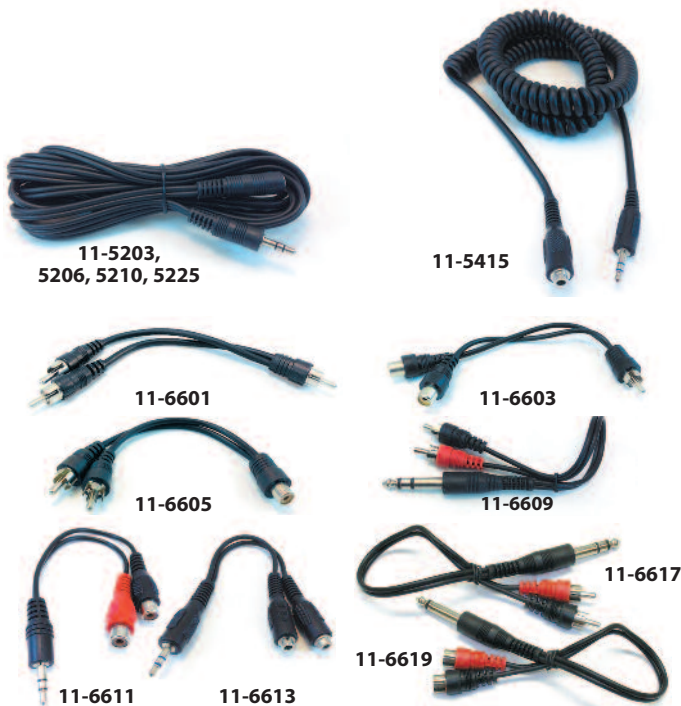

AUDIO CABLES - 3.5MM STEREO PLUG TO STEREO JACK

11-5203,
5206, 5210, 5225

11-5415

11-6601

11-6603

11-6605

11-6609

11-6617

11-6619

11-6611

11-6613

1/4" STEREO PLUG TO 3.5MM STEREO PLUG
• 1 Foot Shielded Cable • Molded Plugs
11-7000

PART NO.	DESCRIPTION
11-5203	3' Cable -3.5mm Stereo Plug to 3.5mm Stereo Jack
11-5206	6' Cable -3.5mm Stereo Plug to 3.5mm Stereo Jack
11-5210	10' Cable -3.5mm Stereo Plug to 3.5mm Stereo Jack
11-5225	25' Cable -3.5mm Stereo Plug to 3.5mm Stereo Jack
11-5415	15' Coiled Cable -3.5mm Stereo Plug to 3.5mm Stereo Plug

Y-CORD ADAPTORS

PART NO.	DESCRIPTION
11-6601	Y-Type RCA Plug to (2) RCA Plugs
11-6603	Y-Type RCA Plug to (2) RCA jacks
11-6605	Y-Type RCA Jack to (2) RCA Plugs
11-6609	Y-Type 3.5mm Stereo Plug to (2) RCA Plugs
11-6611	Y-Type 3.5mm Stereo Plug to (2) RCA Jacks
11-6613	Y-Type 3.5mm Stereo Plug to (2) 3.5mm Stereo Jacks
11-6617	Y-Type 1/4" Stereo Plug to (2) RCA Plugs
11-6619	Y-Type 1/4" Mono Plug to (2) RCA Jacks